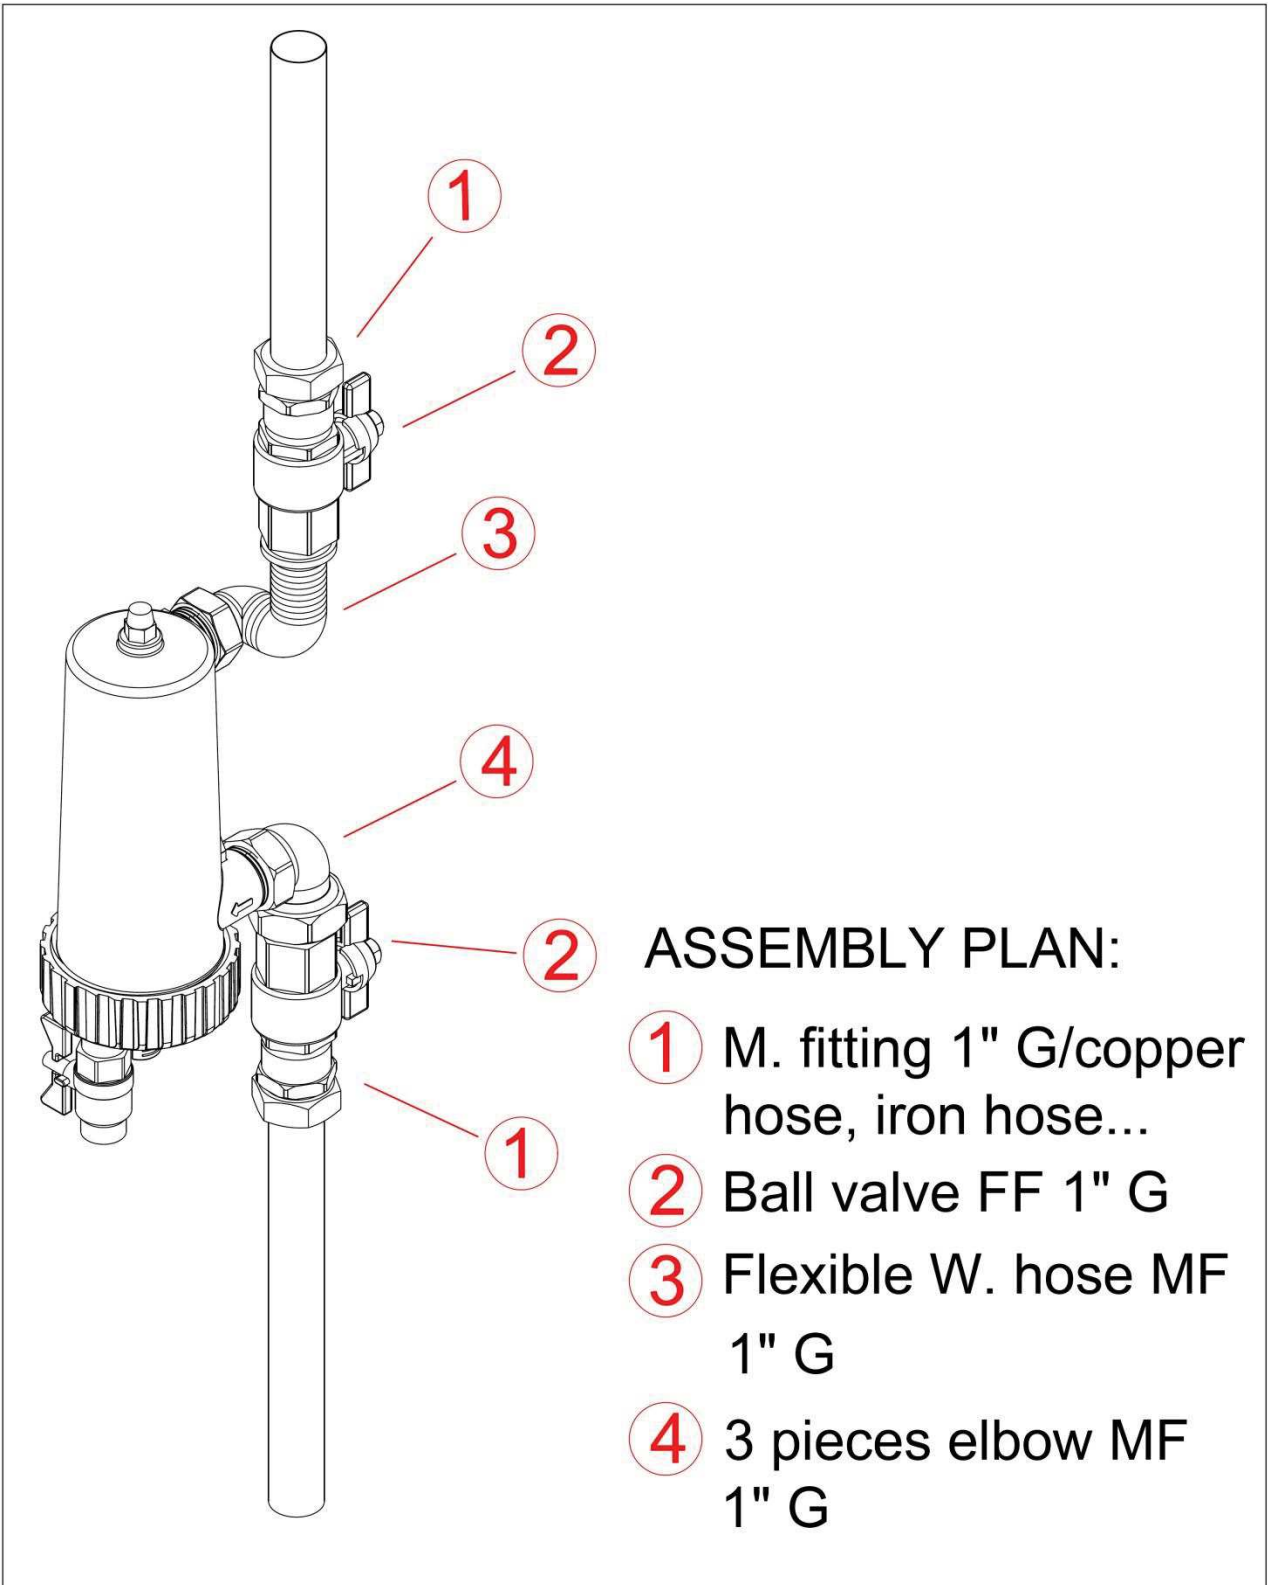

## INSTALLATION

### 1 – HORIZONTAL INSTALLATION

#### ASSEMBLY PLAN:

- ① Male fitting 1" G/copper hose, iron hose...
- ② Ball valve FF 1" G
- ③ Flexible water hose MF 1" G
- ④ 3 pieces elbow MF 1" G

### 3 – DUPLEX INSTALLATION

(for system with 700-800 liters of water)