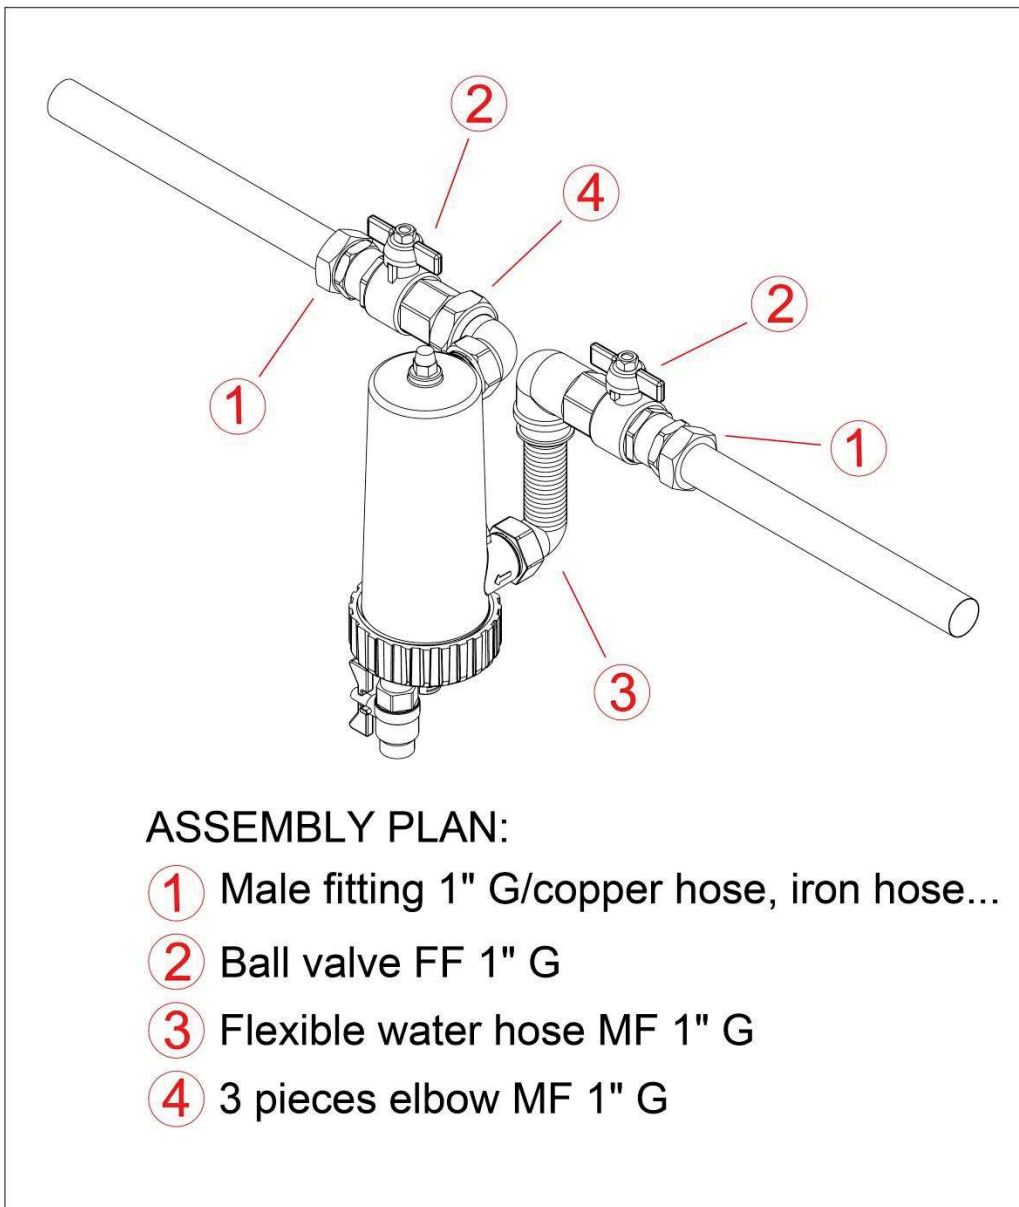

## INSTALLATION

### 1 – HORIZONTAL INSTALLATION

#### ASSEMBLY PLAN:

- ① Male fitting 1" G/copper hose, iron hose...
- ② Ball valve FF 1" G
- ③ Flexible water hose MF 1" G
- ④ 3 pieces elbow MF 1" G